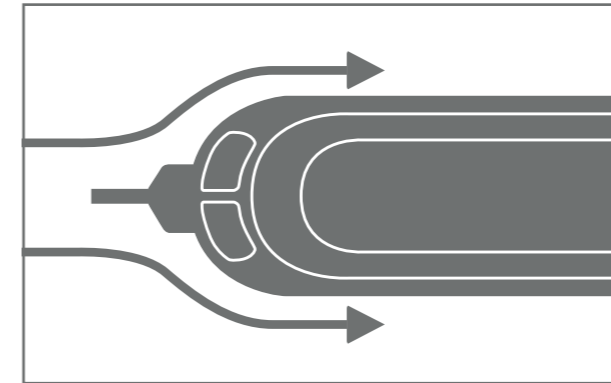

## The ERIBA Touring highlights

- High degree of driving stability with perfect roadholding characteristics
- Low height on the road (226 cm)
- Chassis with independent wheel suspension and shock absorbers
- Automatic brake adjustment
- Streamlined tubular steel construction
- Anti-snake stabiliser with automatic overrun device and automatic reversing mechanism
- Pop-top roof with 26 mm sandwich insulation and 1.95 m of headroom